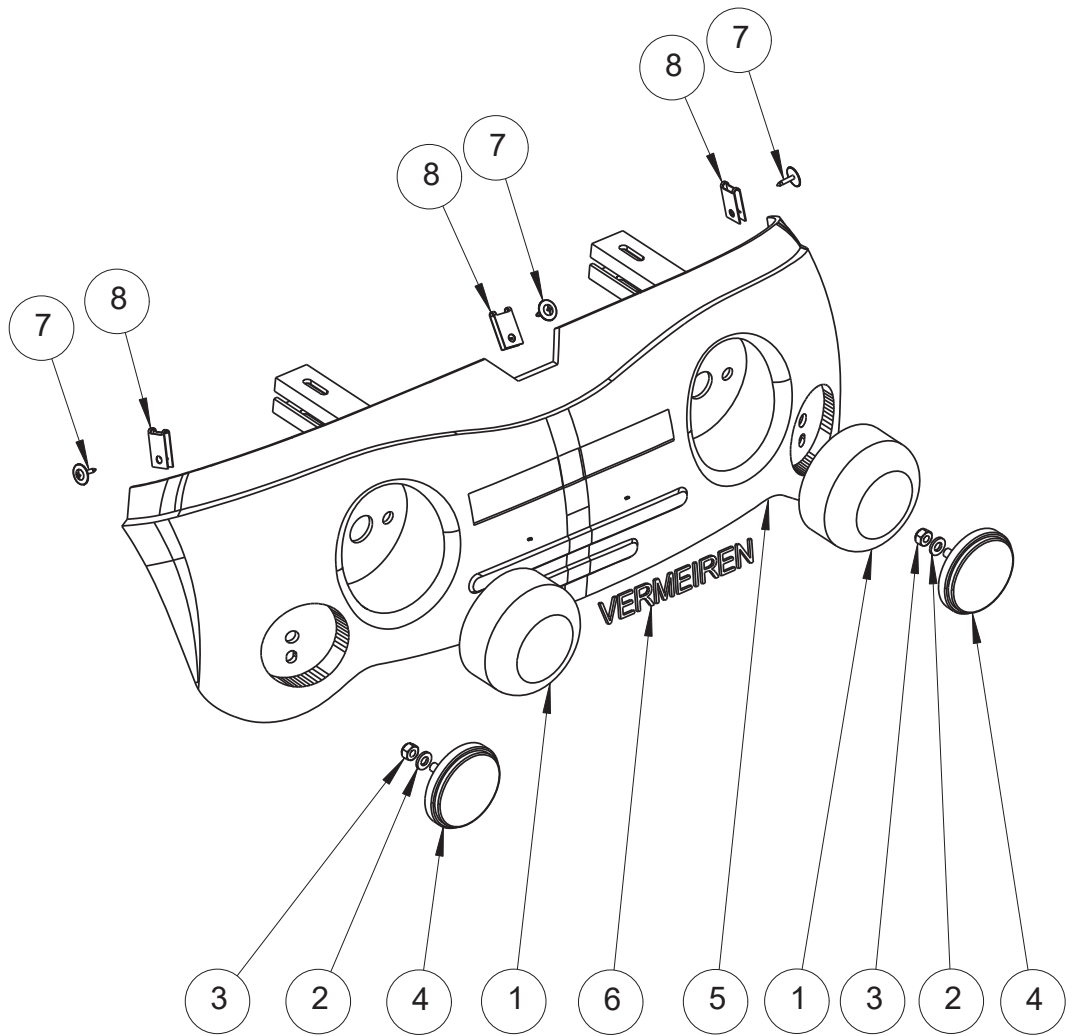

Material			
No.	Plan	Article	Number
1	---	3992558	2
2	---	1001564	2
3	---	1001680	2
4	---	3990601	2
5	XC00469	3991951	1
6	XC00493	3991980	1
7	---	3991368	3
8	XC00364	3991351	3

EC00328/D

SV CERES SE REAR SHELL				Plan No.
				EC00328/D
Scale:1:5	Drafted	Verified	Confirmed	
Date	08/06/2021	08/06/2021	08/06/2021	
Init.	AZ	JJQ	JJQ	