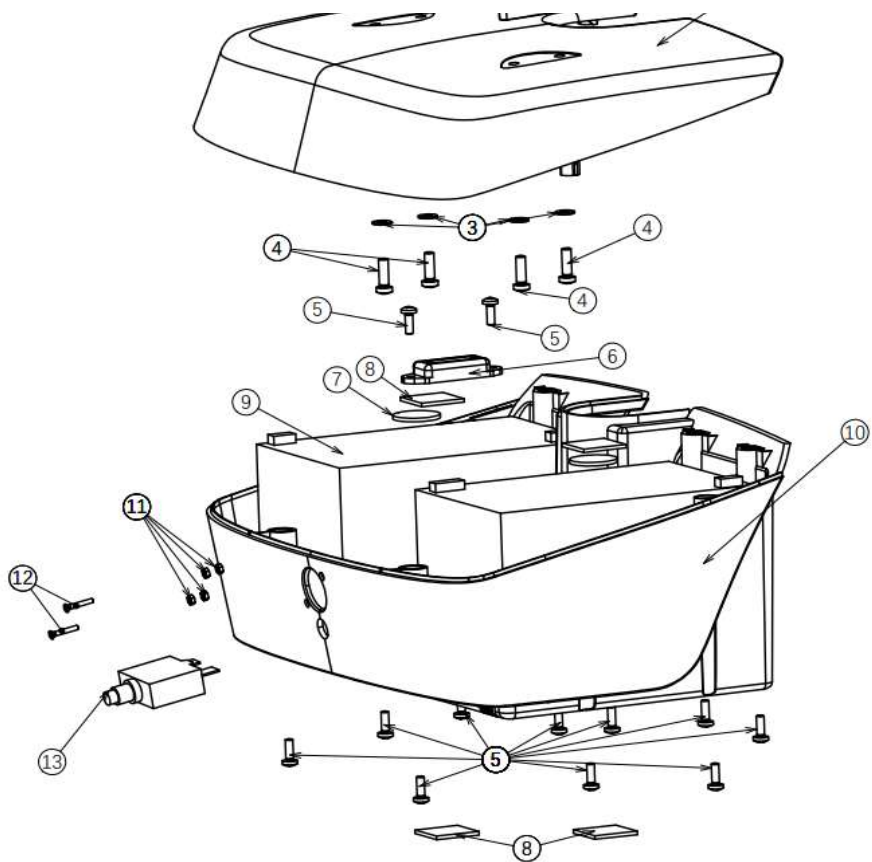

no	part nu	part	QT		part nu	part	QT
1					17		
2	1918886	HANDLE REAR	1		18		

3	1920439	COLOR PANEL SET REAR green		19		
3	1920440	COLOR PANEL SET REAR orange		20		
3	1920441	COLOR PANEL SET REAR bleu		21		
3	1920442	COLOR PANEL SET REAR pink		22		
4				23		
4				24		
4				25		
4				26	1918887	DIFF.+MOTOR+REM 1
				26	1920395	DIFF 1
				26	1920396	MOTOR 1
				26	1920396	MOTOR BRAKE 1
5	1918853	COVER MIDDLE	1	27	1918888	REAR WHEEL 2
6				28	1918889	REAR CONTACT POINT HOLDER 1
7				29		
8				30		
9				31	1918890	CONTACT POINT REAR 4
11	1921454	REAR RED REFLECTOR		32		
12				33		
13	1918882	REAR COVER	1			
14						
15						
16						

no	part nu	part	QT				
1							
2							
3	1921320	knob angle adjust outside	1				
4	1921319	knob angel adjust middle	1				
5	1921318	knob angle adjust inside	1				
6	1921322	bolt M5 X 16	3				
7	1921321	spring angle adjust knob	1				
8							
9							
10							
11	1921317	bolt steering angle adjust	1				