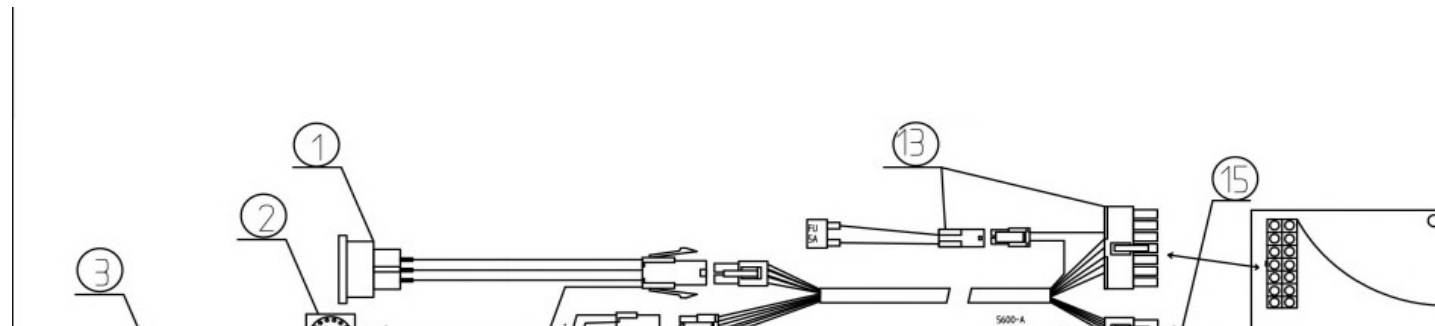

20				
21	1920502	ASSEMBLY PLATE BASKET MIDDLE	1	
22	1920510	ASSEMBLY PLATE BASKET REAR	1	
23	1920501	ASSEMBLY PLATE BASKET FRONT	1	
	1920832	BASKET HOLDER COMPLETE	1	
24	1920511	BOUT BZKT M5X25 DIN912	2	
25	1920504	WASHER	4	
26	1920505	BOLT M5X20	4	
27				
28	1918908	IGNITION KEY	1	
29	1920509	BASKET	1	
30				
31				
32	1920629	FRONT LIGHT	1	
33				
34				
35				
	1918977	MIRROR LEFT	1	
	1918978	MIRROR RICHT	1	
37	1920628	HORN	1