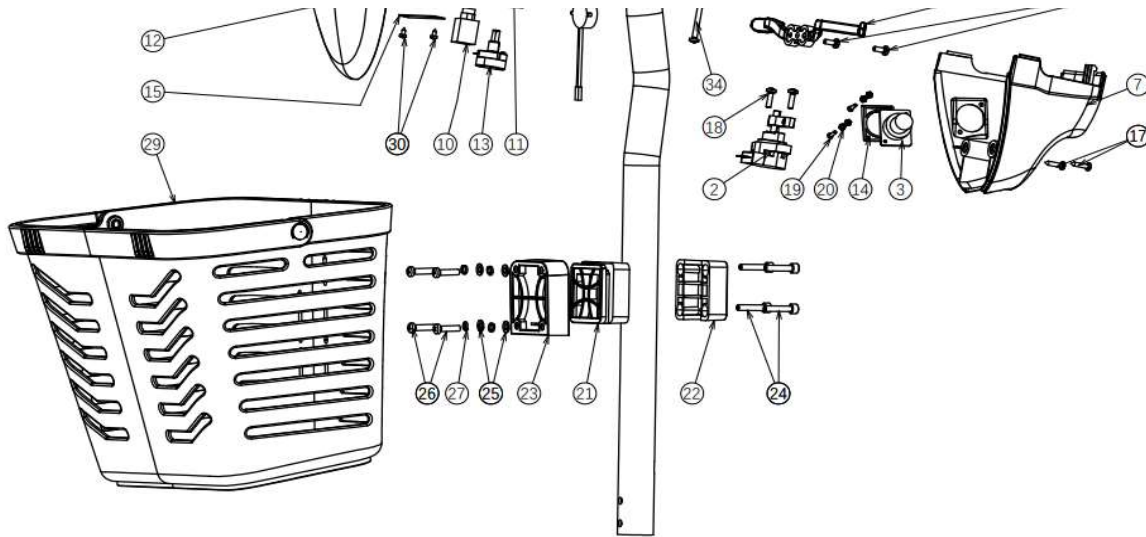

no	part nu	part	QT				
1							
2							
3	1921320	knob angle adjust outside	1				
4	1921319	knob angel adjust middle	1				
5	1921318	knob angle adjust inside	1				
6	1921322	bolt M5 X 16	3				
7	1921321	spring angle adjust knob	1				
8							
9							
10							
11	1921317	bolt steering angle adjust	1				

no	part nu	part	QT				
0	1920296	BATTERYBOX COMPLETE	1				
0	1918891	BATTERY BOX WITHOUT BATTERIES	1				
1							

2							
3							
4							
5							
6							
7							
8							
9	1919621	CPX15 -12		2			
10							
11							
12							
13	1920531	MAIN FUSE					
0	1919798	CHARGER		1	not depicted		

no	part nu	part	QT			
0						
1						
2	1918898	SEAT TUBE	1			
3						
4	1918895	ARM PAD	2			

5	1920266	BOLT ARMREST FIXATION	2			
6	1918899	CHAIR	1			
6.1	1920640	BACK	1			
6.2	1920641	SEAT	1			
7	1920645	SEAT HANDLE	1			
8						
8						
9						
10						
11						
12						
13						
14						
15						
16						
17						
18	1918903	ARMREST LOWER LEFT	1			
19	1918907	ARMREST LOWER RIGHT	1			
20						
21	1918931	ARMRESR UPPER PART	2			
22						
23						
24						
	1920830	ARMREST COMPLETE L	1			
	1920831	ARMREST COMPLETE R	1			
	1921438	SEAT PLATE COMP W/A TUBE	1			