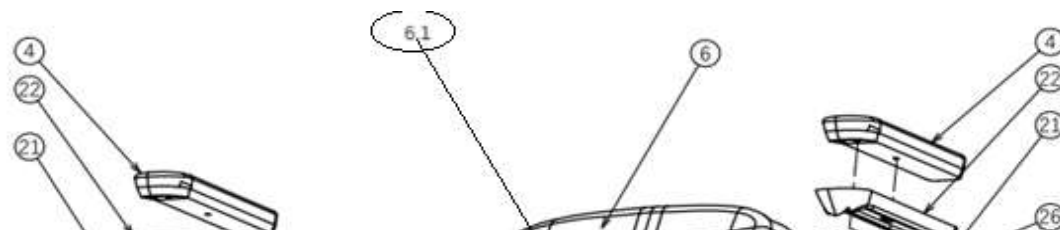

2							
3							
4							
5							
6							
7							
8							
9	1919621	CPX15 -12		2			
10							
11							
12							
13	1920531	MAIN FUSE					
0	1919798	CHARGER		1	not depicted