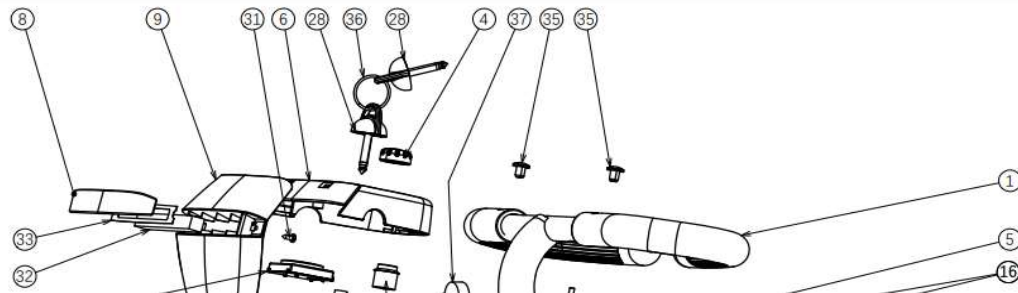

no	part nu	part	QT			
0						
1						
2	1918898	SEAT TUBE	1			
3						
4	1918895	ARM PAD	2			

5	1920266	BOLT ARMREST FIXATION	2			
6	1918899	CHAIR	1			
6.1	1920640	BACK	1			
6.2	1920641	SEAT	1			
7	1920645	SEAT HANDLE	1			
8						
8						
9						
10						
11						
12						
13						
14						
15						
16						
17						
18	1918903	ARMREST LOWER LEFT	1			
19	1918907	ARMREST LOWER RIGHT	1			
20						
21	1918931	ARMRESR UPPER PART	2			
22						
23						
24						
	1920830	ARMREST COMPLETE L	1			
	1920831	ARMREST COMPLETE R	1			
	1921438	SEAT PLATE COMP W/A TUBE	1			