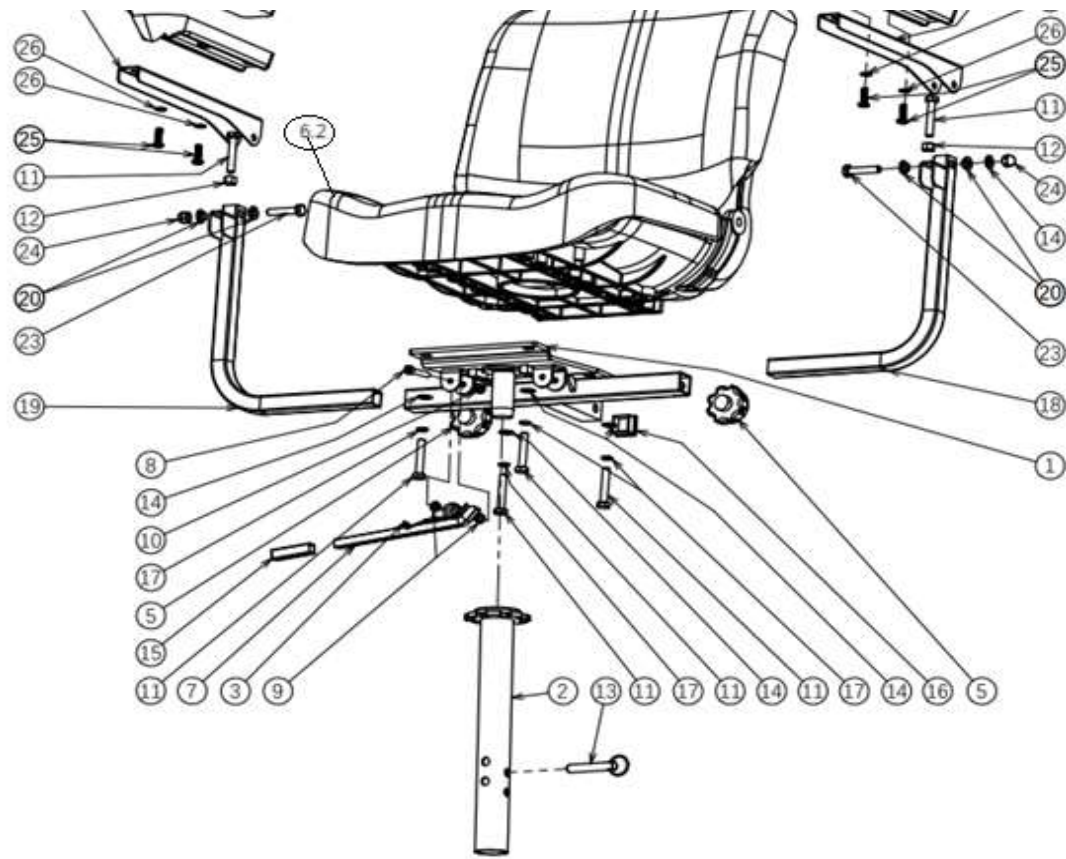

no	part nu	part	QT				
1							
2							
3	1921320	knob angle adjust outside	1				
4	1921319	knob angel adjust middle	1				
5	1921318	knob angle adjust inside	1				
6	1921322	bolt M5 X 16	3				
7	1921321	spring angle adjust knob	1				
8							
9							
10							
11	1921317	bolt steering angle adjust	1				

no	part nu	part	QT			
0						
1						
2	1918898	SEAT TUBE	1			
3						
4	1918895	ARM PAD	2			

5	1920266	BOLT ARMREST FIXATION	2			
6	1918899	CHAIR	1			
6.1	1920640	BACK	1			
6.2	1920641	SEAT	1			
7	1920645	SEAT HANDLE	1			
8						
8						
9						
10						
11						
12						
13						
14						
15						
16						
17						
18	1918903	ARMREST LOWER LEFT	1			
19	1918907	ARMREST LOWER RIGHT	1			
20						
21	1918931	ARMRESR UPPER PART	2			
22						
23						
24						
	1920830	ARMREST COMPLETE L	1			
	1920831	ARMREST COMPLETE R	1			
	1921438	SEAT PLATE COMP W/A TUBE	1			