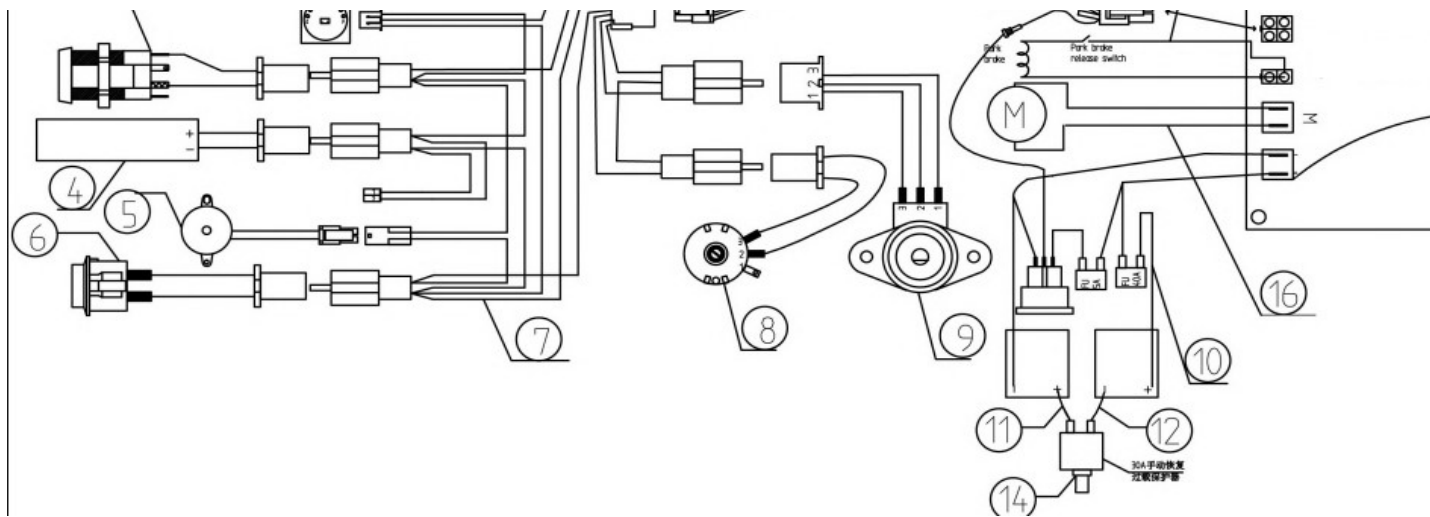

no	part nu	part	QT			
0						
1						
2	1918898	SEAT TUBE	1			
3						
4	1918895	ARM PAD	2			

5	1920266	BOLT ARMREST FIXATION	2			
6	1918899	CHAIR	1			
6.1	1920640	BACK	1			
6.2	1920641	SEAT	1			
7	1920645	SEAT HANDLE	1			
8						
8						
9						
10						
11						
12						
13						
14						
15						
16						
17						
18	1918903	ARMREST LOWER LEFT	1			
19	1918907	ARMREST LOWER RIGHT	1			
20						
21	1918931	ARMRESR UPPER PART	2			
22						
23						
24						
	1920830	ARMREST COMPLETE L	1			
	1920831	ARMREST COMPLETE R	1			
	1921438	SEAT PLATE COMP W/A TUBE	1			

no	part nu	part	QT
1			
2	1918911	SPEED DIAL ASSEMBLY	1
3	1918918	CHARGER SOCKET	1
4			
5	1918910	SPEED LEVER	1
6			
7	1918913	STEERING COVER BACK	1
8	1921463	FRONT LIGHT COVER	1
9	1918914	STEERING COVER FRONT	1
10	1919437	CONTACT IGNITION	1
11	1920423	HORN SWITCH	1
12	1918912	BATTERY INDICATOR	1
13	1918909	POT SPEED	1
14			
15			
16			
17			
18			
19			

20				
21	1920502	ASSEMBLY PLATE BASKET MIDDLE	1	
22	1920510	ASSEMBLY PLATE BASKET REAR	1	
23	1920501	ASSEMBLY PLATE BASKET FRONT	1	
	1920832	BASKET HOLDER COMPLETE	1	
24	1920511	BOUT BZKT M5X25 DIN912	2	
25	1920504	WASHER	4	
26	1920505	BOLT M5X20	4	
27				
28	1918908	IGNITION KEY	1	
29	1920509	BASKET	1	
30				
31				
32	1920629	FRONT LIGHT	1	
33				
34				
35				
	1918977	MIRROR LEFT	1	
	1918978	MIRROR RICHT	1	
37	1920628	HORN	1	

no	part nu	part	QT
1	1918918	CHARGER SOCKET	1
2			
3			
4			
5			
6			
7	1918976	MAIN CABLE	1
8			
9	1918909	POT. SPEED	1
10			
11			
12			
13			
14			
15			
16			