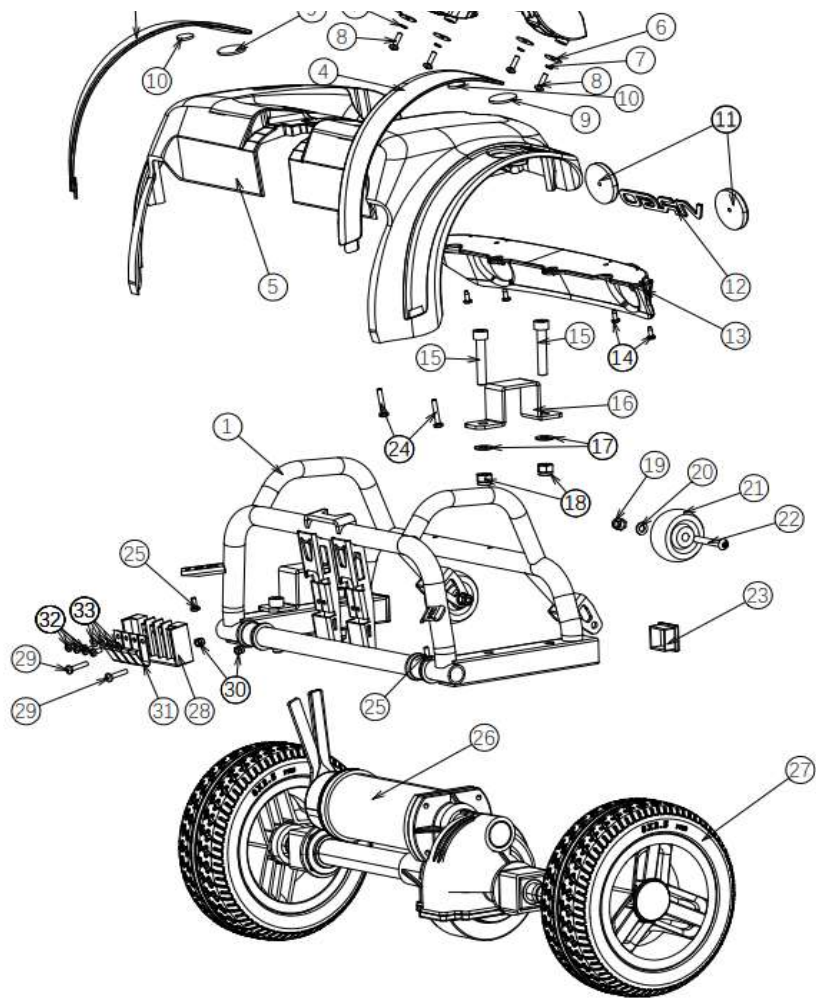

no	part nu	part	QT		
1	1920656	Main frame ONE	1		
2	1918862	front fork	1		
3	1918856	STEERING AXLE ONE	1		

4	1920339	FRONTAXLE L	1		
5	1918854	FRONTAXLE R	1		
6					
7	1920443	COLOR PANEL SET FRONT green			
7	1920444	COLOR PANEL SET FRONTorange			
7	1920445	COLOR PANEL SET FRONTbleu			
7	1920446	COLOR PANEL SET FRONT pink			
8					
8					
8					
8					
9	1918852	FRONTCOVER	1		
10					
11					
12	1918851	SHROUD ONE	1		
13					
14					
15	1918858	BALL JOINT RIGHT	2		
16					
17					
18	1918859	CONNECTION ROD	2		
19					
20	1918857	BALL JOINT LE			
21					
22					
23					
24					
25					
26					
27					
28					
29					
30					
31					
32	1918855	FRONTWHEEL ONE	2		
33	1920632	FRONT BUMPER	1		
34	1920634	WASHER M4 NF E25-513	6		

35	1920633	BOLT M4X20 DIN 7985		
36				
37				
38				
39	1919090	POWER MODULE		
40				
41				
42	1920657	BATTERY CONNECTOR HOLDER	1	
43	1920658	BATTERY CONNECTOR	1	
44				
45				
46				
47				
48				
49				
50				
51				
52				
53				
54				
55				
56				
57	1918861	FRONT CONTACT POINT HOLDER	1	
58				
59	1918860	CONTACT POINT FRONT	4	
60	1910635	BOLT CAP	6	
61				
62				

no	part nu	part	QT				
1							
2							
3	1921320	knob angle adjust outside	1				
4	1921319	knob angel adjust middle	1				
5	1921318	knob angle adjust inside	1				
6	1921322	bolt M5 X 16	3				
7	1921321	spring angle adjust knob	1				
8							
9							
10							
11	1921317	bolt steering angle adjust	1				

no	part nu	part	QT			
0						
1						
2	1918898	SEAT TUBE	1			
3						
4	1918895	ARM PAD	2			

5	1920266	BOLT ARMREST FIXATION	2			
6	1918899	CHAIR	1			
6.1	1920640	BACK	1			
6.2	1920641	SEAT	1			
7	1920645	SEAT HANDLE	1			
8						
8						
9						
10						
11						
12						
13						
14						
15						
16						
17						
18	1918903	ARMREST LOWER LEFT	1			
19	1918907	ARMREST LOWER RIGHT	1			
20						
21	1918931	ARMRESR UPPER PART	2			
22						
23						
24						
	1920830	ARMREST COMPLETE L	1			
	1920831	ARMREST COMPLETE R	1			
	1921438	SEAT PLATE COMP W/A TUBE	1			