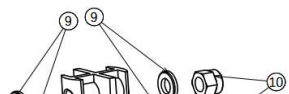

3	1920439	COLOR PANEL SET REAR green		19		
3	1920440	COLOR PANEL SET REAR orange		20		
3	1920441	COLOR PANEL SET REAR bleu		21		
3	1920442	COLOR PANEL SET REAR pink		22		
4				23		
4				24		
4				25		
4				26	1918887	DIFF.+MOTOR+REM 1
				26	1920395	DIFF 1
				26	1920396	MOTOR 1
				26	1920396	MOTOR BRAKE 1
5	1918853	COVER MIDDLE	1	27	1918888	REAR WHEEL 2
6				28	1918889	REAR CONTACT POINT HOLDER 1
7				29		
8				30		
9				31	1918890	CONTACT POINT REAR 4
11	1921454	REAR RED REFLECTOR		32		
12				33		
13	1918882	REAR COVER	1			
14						
15						
16