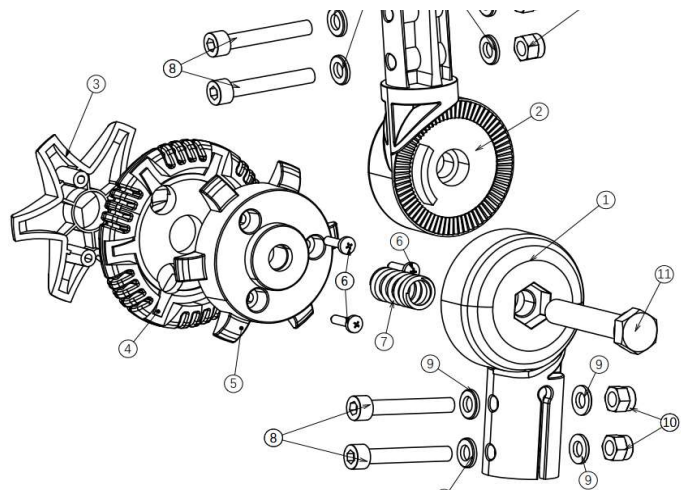

35	1920633	BOLT M4X20 DIN 7985		
36				
37				
38				
39	1919090	POWER MODULE		
40				
41				
42	1920657	BATTERY CONNECTOR HOLDER	1	
43	1920658	BATTERY CONNECTOR	1	
44				
45				
46				
47				
48				
49				
50				
51				
52				
53				
54				
55				
56				
57	1918861	FRONT CONTACT POINT HOLDER	1	
58				
59	1918860	CONTACT POINT FRONT	4	
60	1910635	BOLT CAP	6	
61				
62				

no	part nu	part	QT		part nu	part	QT
1					17		
2	1918886	HANDLE REAR	1		18		

3	1920439	COLOR PANEL SET REAR green		19		
3	1920440	COLOR PANEL SET REAR orange		20		
3	1920441	COLOR PANEL SET REAR bleu		21		
3	1920442	COLOR PANEL SET REAR pink		22		
4				23		
4				24		
4				25		
4				26	1918887	DIFF.+MOTOR+REM 1
				26	1920395	DIFF 1
				26	1920396	MOTOR 1
				26	1920396	MOTOR BRAKE 1
5	1918853	COVER MIDDLE	1	27	1918888	REAR WHEEL 2
6				28	1918889	REAR CONTACT POINT HOLDER 1
7				29		
8				30		
9				31	1918890	CONTACT POINT REAR 4
11	1921454	REAR RED REFLECTOR		32		
12				33		
13	1918882	REAR COVER	1			
14						
15						
16						

no	part nu	part	QT				
1							
2							
3	1921320	knob angle adjust outside	1				
4	1921319	knob angel adjust middle	1				
5	1921318	knob angle adjust inside	1				
6	1921322	bolt M5 X 16	3				
7	1921321	spring angle adjust knob	1				
8							
9							
10							
11	1921317	bolt steering angle adjust	1				

no	part nu	part	QT			
0						
1						
2	1918898	SEAT TUBE	1			
3						
4	1918895	ARM PAD	2			

5	1920266	BOLT ARMREST FIXATION	2			
6	1918899	CHAIR	1			
6.1	1920640	BACK	1			
6.2	1920641	SEAT	1			
7	1920645	SEAT HANDLE	1			
8						
8						
9						
10						
11						
12						
13						
14						
15						
16						
17						
18	1918903	ARMREST LOWER LEFT	1			
19	1918907	ARMREST LOWER RIGHT	1			
20						
21	1918931	ARMRESR UPPER PART	2			
22						
23						
24						
	1920830	ARMREST COMPLETE L	1			
	1920831	ARMREST COMPLETE R	1			
	1921438	SEAT PLATE COMP W/A TUBE	1			